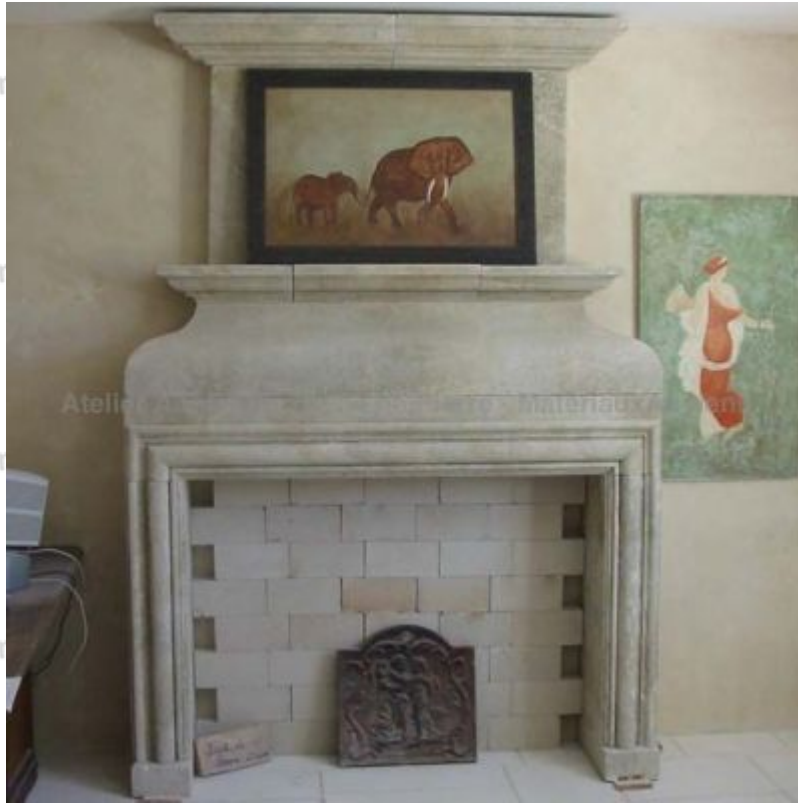

Louis XIII style stone fireplace with trumeau : Baux de Provence

Fireplace with trumeau of Louis the 13th style, carved into the stone of Estailades (natural limestone from Provence) : thin straight jambs supporting a massive concave lintel, finely moulded tablet, sober trumeau topped with a cornice with mouldings.

Height 250 cm

Width 170 cm

Depth 40 cm

- Hearth opening : L 133 cm x H 100 cm

Price
4510 €

Reference
CH07

SAS Alain Edouard Bidal

2420 Route du Thor - RN 100 - 84800 L'Isle sur la Sorgue (France)